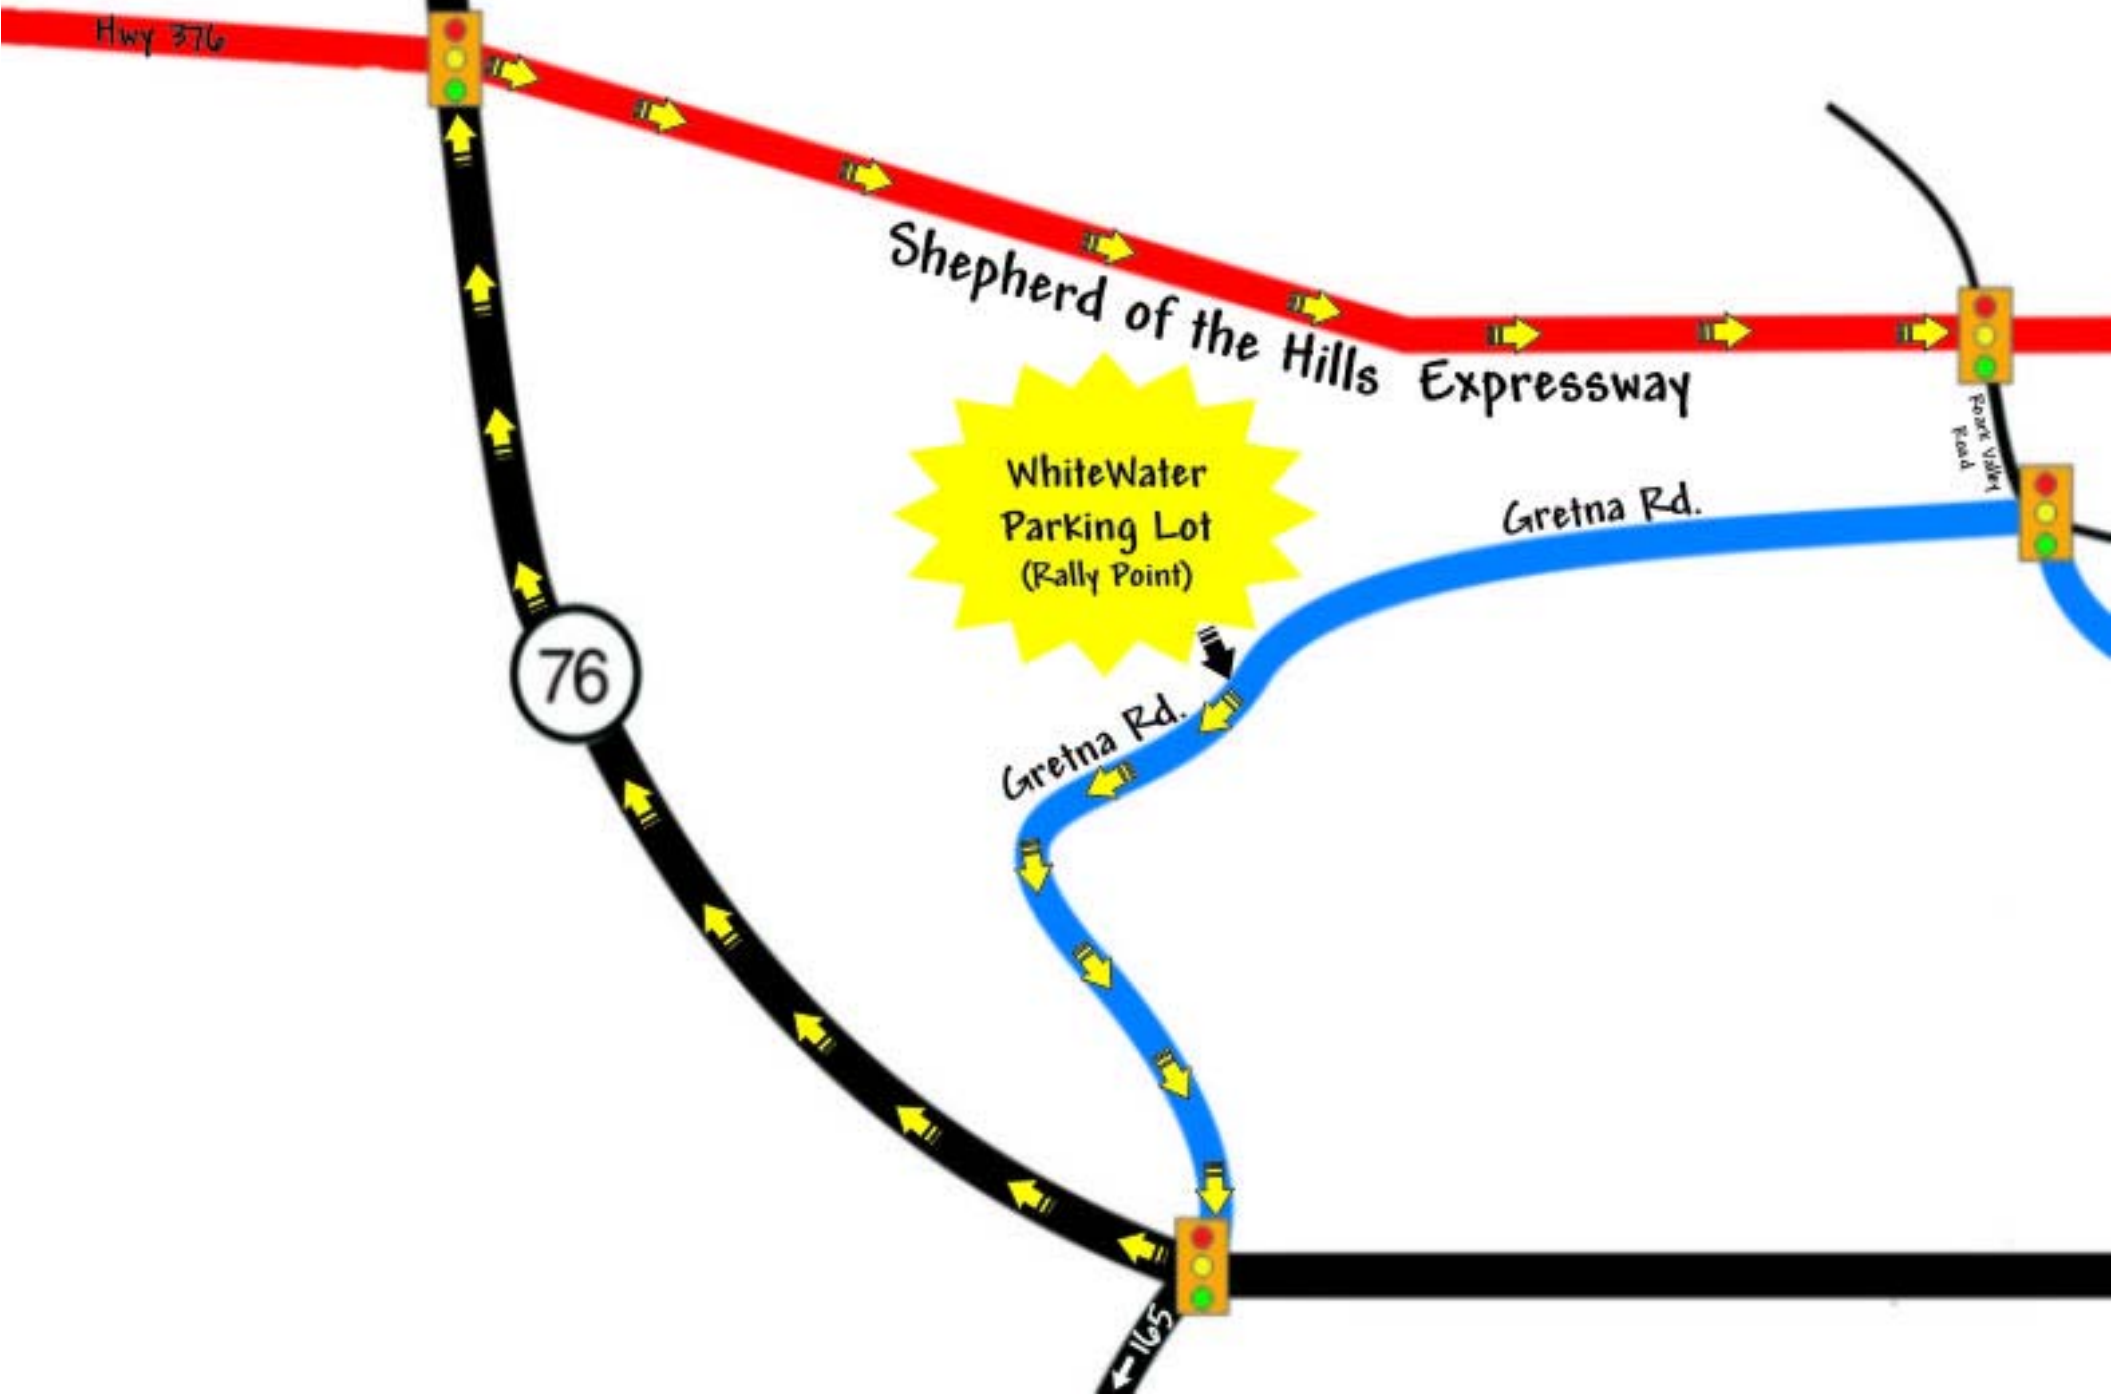

Saturday Midnight Cruise Route

To Show N' Shine @
Shepherd of the Hills

Hwy 376

Shepherd of the Hills Expressway

WhiteWater
Parking Lot
(Rally Point)

Gretna Rd.

76

Gretna Rd.

165

Front Street Road